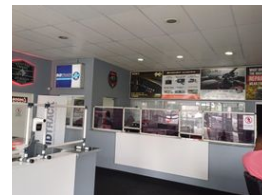

Jayne Richards
0828723865
jayne@foundation.co.za

Contact Foundation Property

073 6601990

Block C
Bellevue Campus
5 Bellevue Road
Kloof