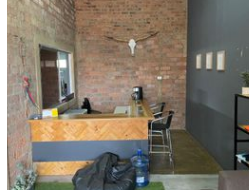

R70 per m²

Gross Monthly Rental R22,680 Excl. VAT

0 0

324m² industrial unit to let in New Germany

324m² mini factory to let in New Germany. Controlled access leads to this rooftop industrial property located centrally in New Germany.

The unit has secure parking outdoors. Three phase power plus access through a small roller door. The space has a reception area as well as a neat warehouse offering with 5m height.

Features

Zoning Industrial

Interior

Power 3 Phase Yes
Power Amps 60

Sizes

Floor Size 324m²