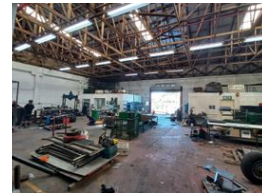

Jayne Richards
0828723865
jayne@foundation.co.za

Contact Foundation Property

073 6601990

Block C
Bellevue Campus
5 Bellevue Road
Kloof

PROPERTY CURRENTLY UNAVAILABLE

Please contact our specialist Broker for more options:

JAYNE RICHARDS
082 872 3865
jayne@foundation.co.za

Web Ref CL1600

R65 per m²

Gross Monthly Rental R31,135 Excl. VAT

0 0

479m² Mini Factory To Let in New Germany

Located in a small secure industrial park in New Germany.

- Roller door access
- 4-5m height
- three phase power
- small office component
- access for small trucks
- small exclusive use yard area

We are a team of experienced, professional property practitioners focused within the Commercial and Industrial property sector of South Africa. We aim to create value for parties involved in any transaction.

Features

Zoning Industrial

Interior

Power 3 Phase Yes
Power Amps 100

Exterior

Security Yes

Sizes

Floor Size 479m²
Building Height 4m