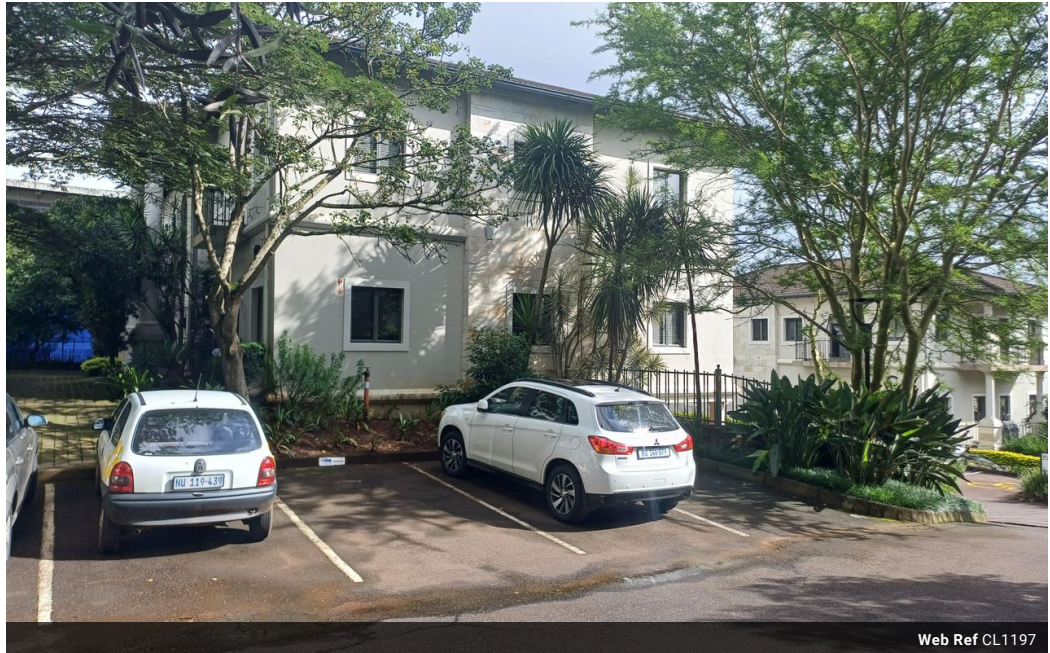

Jayne Richards
0828723865
jayne@foundation.co.za

Contact Foundation Property

073 6601990

Block C
Bellevue Campus
5 Bellevue Road
Kloof

Web Ref CL1197

R125 per m²

Gross Monthly Rental R10,000 Excl. VAT

 0  0

80m² Office to let in Hillcrest

This upstairs office is located in a secure office park in central Hillcrest.

The spacious office offers a carpeted open plan space with a small kitchenette. Ducted air conditioning throughout and a small balcony overlooking Old Main Road.